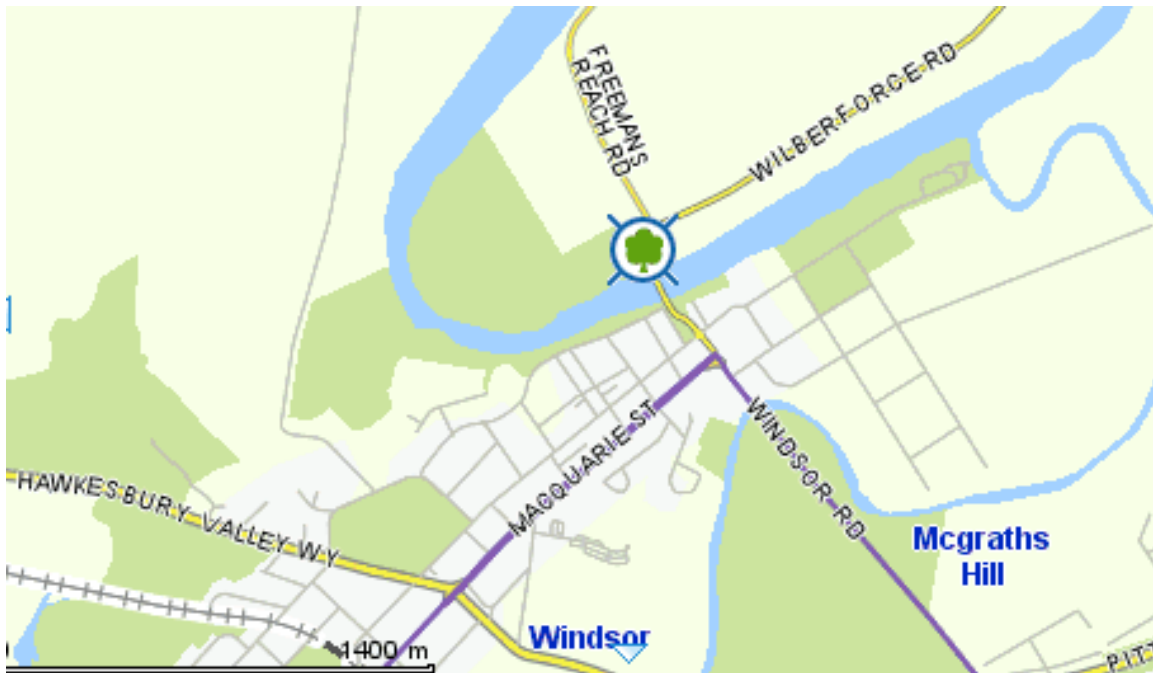

2008 NSW MARATHON SERIES

RACE 6

WINDSOR

Host Club: Windsor Canoe Club

Saturday July 26 2008

Registration and Start / Finish: Macquarie Park,
Windsor

Entries: 9.00am to 10.30am

Briefing: 10.30am

Starting Time: 11.00am

Course: **HAWKESBURY RIVER**

Marathon course is run anticlockwise, downstream start

Contacts: Warren Lopez 4579 9202
David Lunn 0408 283 553

www.windsorcanoecub.com.au

Tuesday Night Racing

During daylight saving, WCC runs Tuesday night divisional races over an 8km course. Visitors from other clubs always welcome. Arrive 6.00pm for a 6.30pm start.

Hawkesbury Classic Familiarisations

Each year Windsor Canoe Club organises familiarisation paddles for the Hawkesbury Canoe Classic. For more details contact Lyle Meade on 0403 932 348.

Famil Dates are:

JULY 19TH BROOKLYN--SPENCER--BROOKLYN 0900 START
AUG 9TH WINDSOR--SACKVILLE 0830 START
AUG 30TH WISEMANS--SPENCER 1000 START
OCT 4TH SACKVILLE--WISEMANS 0900 START
OCT 25TH WINDSOR--SACKVILLE 1630 START