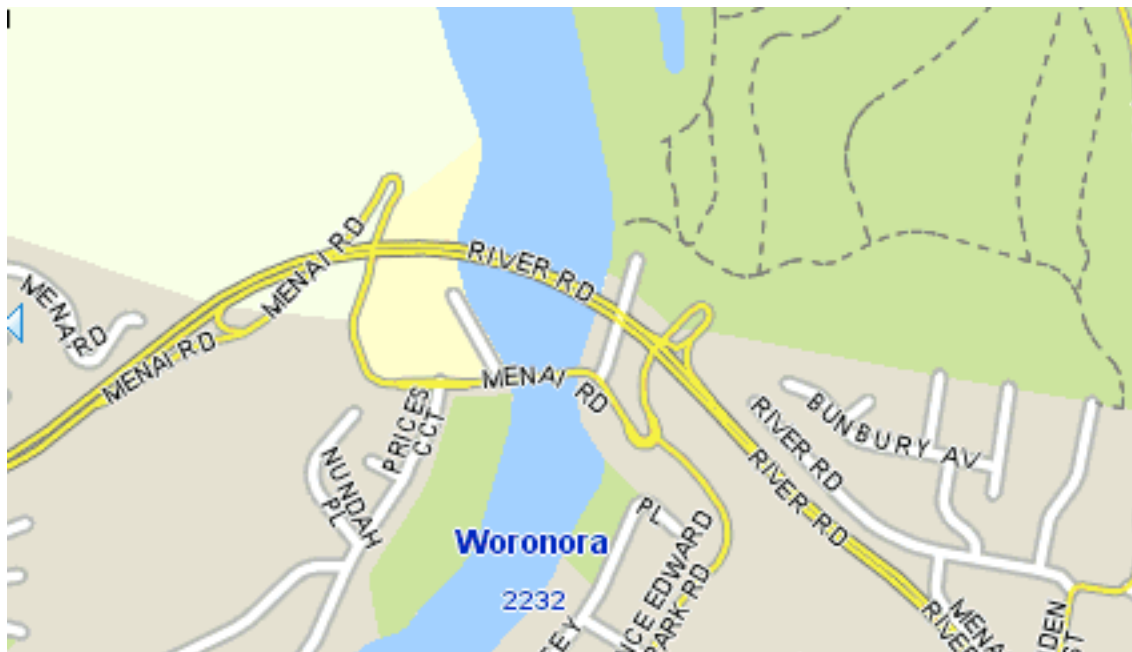

2008 NSW MARATHON 10 SERIES

RACE 9

WORONORA RIVER

Host Club: **Sutherland Shire Canoe Club**

Saturday 11 October 2008

Registration and Start / Finish: Burnum Burnum Reserve
River Rd, Bonnet Bay

Access from Menai Rd only. Take Woronora turn off if approaching from Sutherland.

Entries: 9.00am to 10.30am

Briefing: 10.30am

Starting Time: 11.00am

Course: **WORONORA RIVER**

Downstream Start
20km course is 2 full laps
15km course is 2 short laps
10 km course is 1 full lap

Contact: Bruce & Joan Morison 9528 7141
morisons@tadaust.org.au